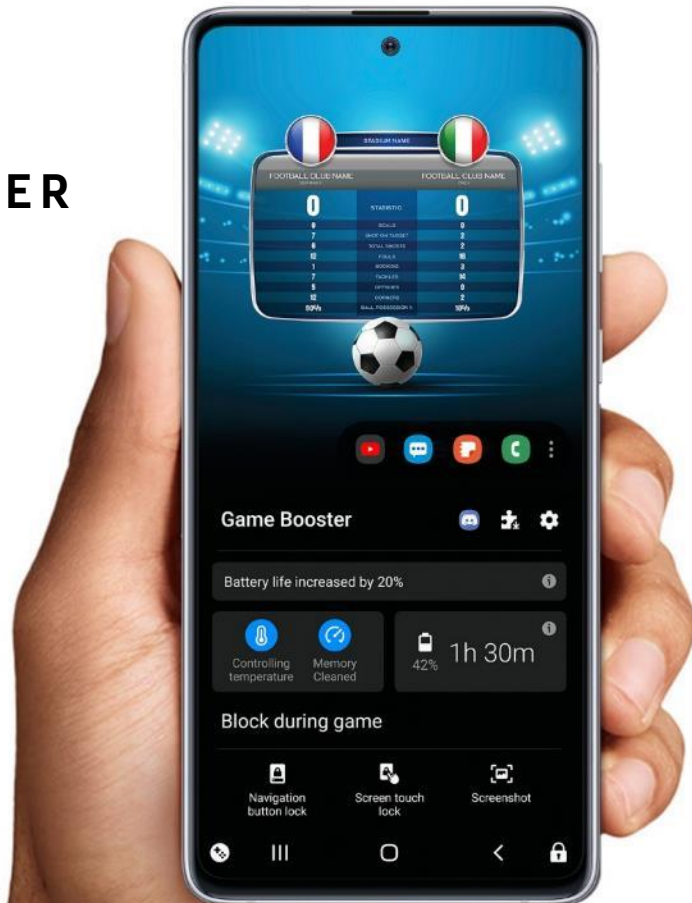

สเปคอื่นๆ

เล่นเกมมันส์สะใจ AI Game Booster + Performance Monitor

- ด้วย AI-based Game Booster เร่งพลัง GPU เฟรมเรทสูง ลื่น ไม่หน่วง ไม่ร้อน
- Performance Monitor แนะนำเพื่อให้เล่นเกมได้ดีขึ้น ตัดสิ่งไม่จำเป็น, ปรับแบตเตอรี่, อุณหภูมิ, เตรียมเน็ตเวิร์คให้พร้อม และ หน่วยความจำในเครื่อง)

GAME BOOSTER